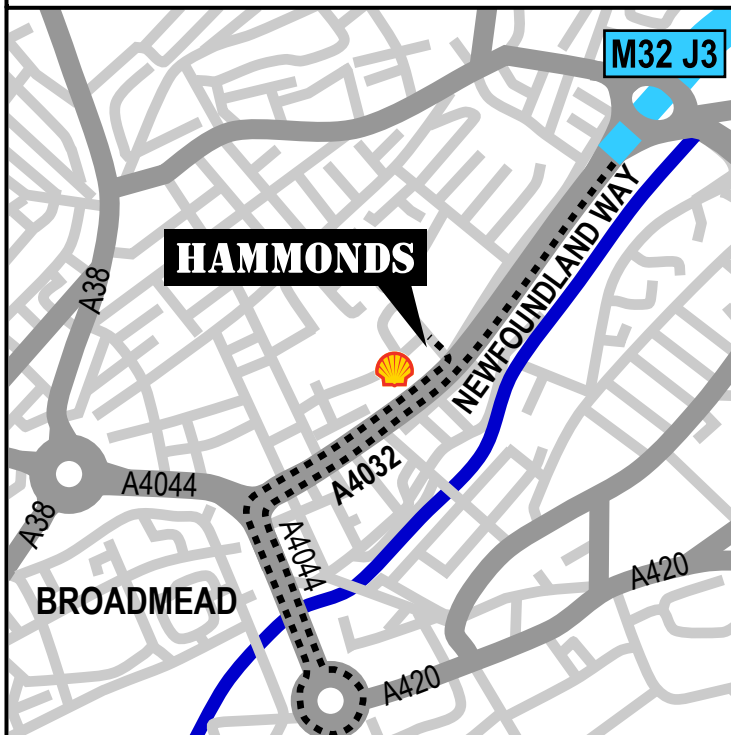

HAMMONDS

STAINLESS STEEL & SHEET METAL WORKERS

MAP & DIRECTIONS TO FC HAMMONDS

From the Centre of Bristol

As you come North on Newfoundland Way, turn off as if you were going to the Shell / Spar, but just after the Shell Station turn left into Dove Lane and then left again into Wilson St.

Please park in the FC Hammonds car parking area on Wilson St.

The entrance to FC Hammonds is on Dove Lane.

From J3 of the M32

As you come South from Junction 3 of the M32 it is not possible to turn right into St. Pauls, so you need to go to the bottom of the A4032, then left onto the A4044 and then completely around the roundabout to come back on yourself. Then follow signs to the M32 and when you are going North again on Newfoundland Way follow the directions above.