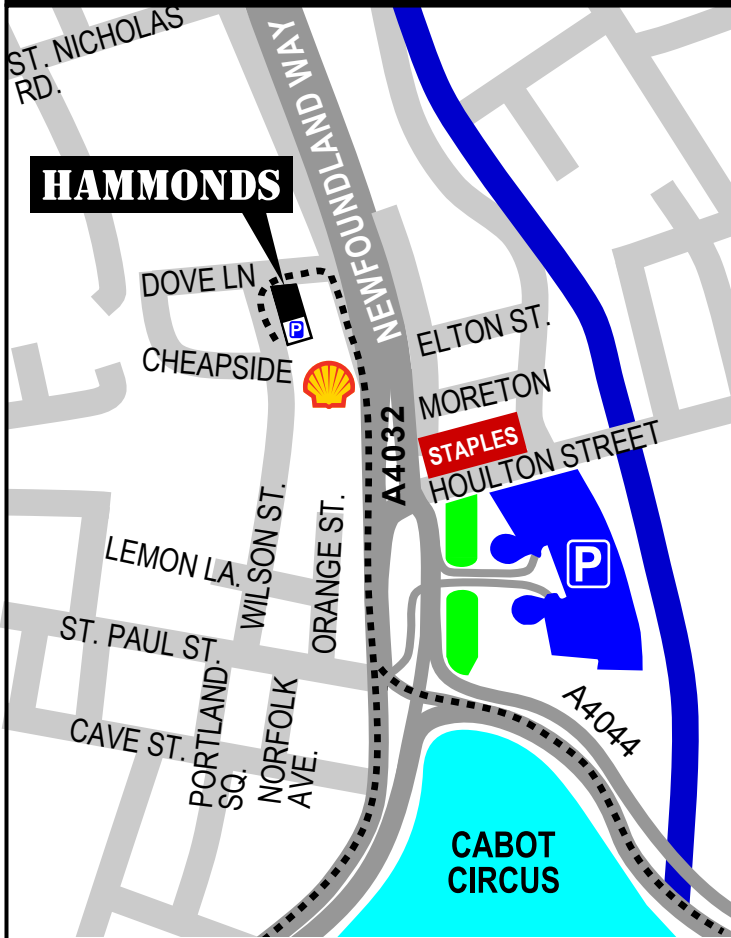

HAMMONDS

STAINLESS STEEL & SHEET METAL WORKERS

MAP & DIRECTIONS TO FC HAMMONDS

From the Centre of Bristol

As you come North on Newfoundland Way, turn off as if you were going to the Shell / Spar, but just after the Shell Station turn left into Dove Lane and then left again into Wilson St.

Please park in the FC Hammonds car parking area on Wilson St.

The entrance to FC Hammonds is on Dove Lane.

From J3 of the M32

As you come South from Junction 3 of the M32 it is not possible to turn right into St. Pauls, so you need to go to the bottom of the A4032, then left onto the A4044 and then completely around the roundabout to come back on yourself. Then follow signs to the M32 and when you are going North again on Newfoundland Way follow the directions above.