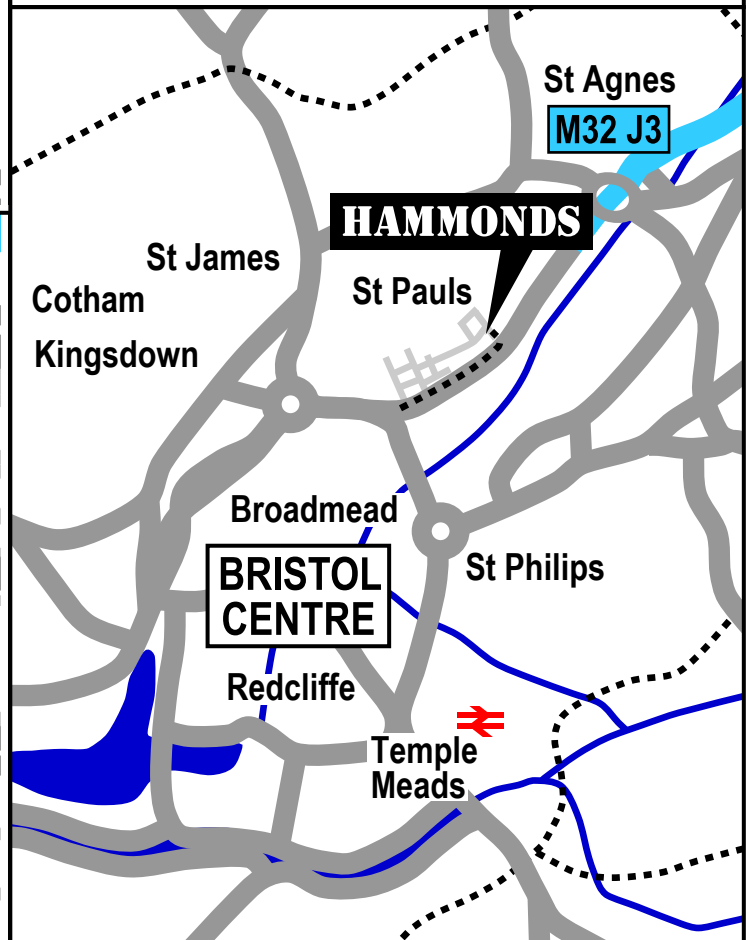

HAMMONDS

STAINLESS STEEL & SHEET METAL WORKERS

MAP & DIRECTIONS TO FC HAMMONDS

From the Centre of Bristol

As you come North on Newfoundland Way, turn off as if you were going to the Shell / Spar, but just after the Shell Station turn left into Dove Lane and then left again into Wilson St.

Please park in the FC Hammonds car parking area on Wilson St.

The entrance to FC Hammonds is on Dove Lane.

From J3 of the M32

As you come South from Junction 3 of the M32 it is not possible to turn right into St. Pauls, so you need to go to the bottom of the A4032, then left onto the A4044 and then completely around the roundabout to come back on yourself. Then follow signs to the M32 and when you are going North again on Newfoundland Way follow the directions above.