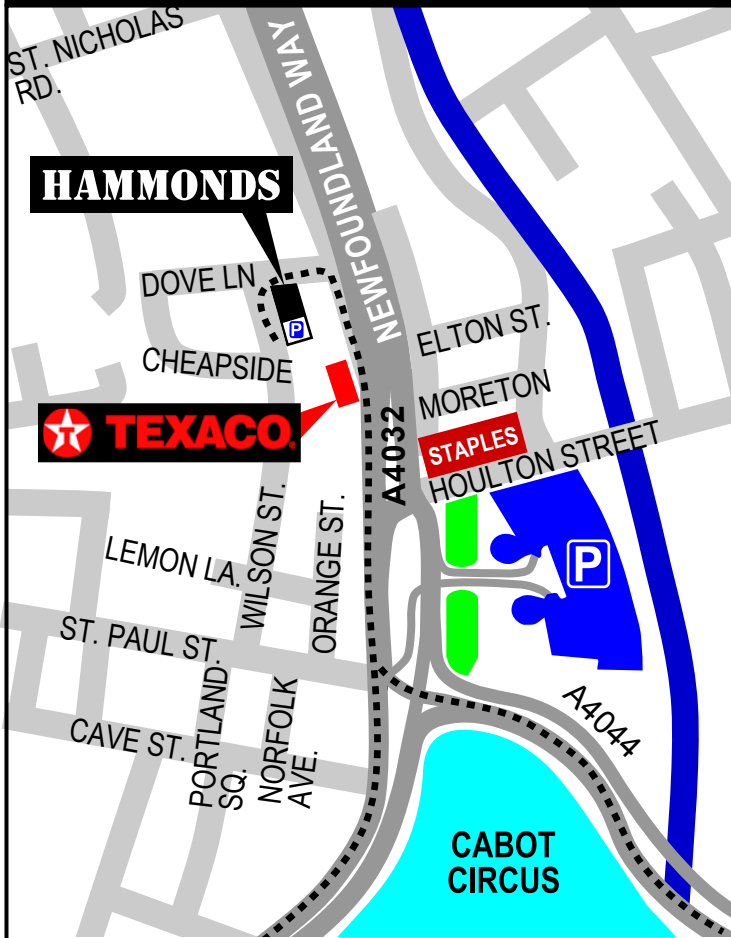

HAMMONDS

STAINLESS STEEL & SHEET METAL WORKERS

MAP & DIRECTIONS TO FC HAMMONDS

From the Centre of Bristol

As you come North on Newfoundland Way, turn off as if you were going to the Texaco / Spar, but just after the Texaco Station turn left into Dove Lane and then left again into Wilson St.

Please park in the FC Hammonds car parking area on Wilson St.

The entrance to FC Hammonds is on Dove Lane.

From J3 of the M32

As you come South from Junction 3 of the M32 it is not possible to turn right into St. Pauls, so you need to go to the bottom of the A4032, then left onto the A4044 and then completely around the roundabout to come back on yourself. Then follow signs to the M32 and when you are going North again on Newfoundland Way follow the directions above.