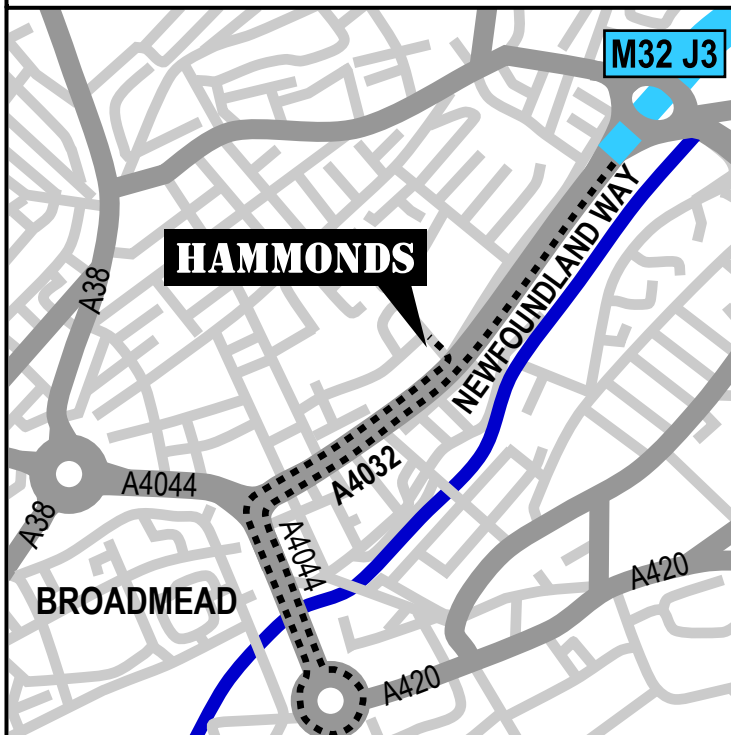

HAMMONDS

STAINLESS STEEL & SHEET METAL WORKERS

MAP & DIRECTIONS TO FC HAMMONDS

From the Centre of Bristol

As you come North on Newfoundland Way, turn off as if you were going to the Texaco / Spar, but just after the Texaco Station turn left into Dove Lane and then left again into Wilson St.

Please park in the FC Hammonds car parking area on Wilson St.

The entrance to FC Hammonds is on Dove Lane.

From J3 of the M32

As you come South from Junction 3 of the M32 it is not possible to turn right into St. Pauls, so you need to go to the bottom of the A4032, then left onto the A4044 and then completely around the roundabout to come back on yourself. Then follow signs to the M32 and when you are going North again on Newfoundland Way follow the directions above.