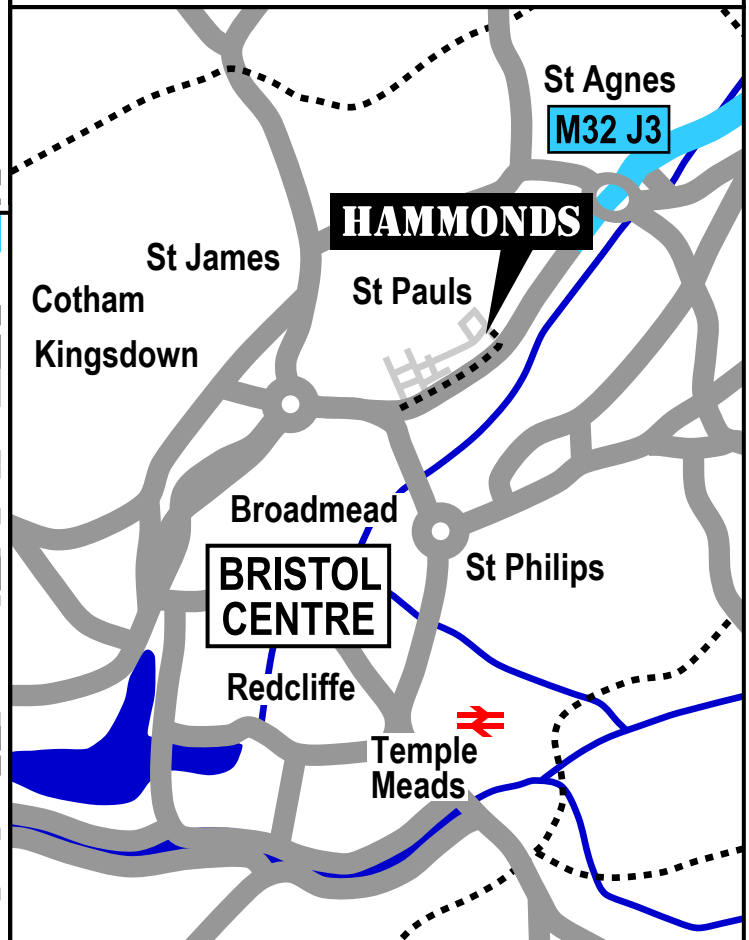

HAMMONDS

STAINLESS STEEL & SHEET METAL WORKERS

MAP & DIRECTIONS TO FC HAMMONDS

From the Centre of Bristol

As you come North on Newfoundland Way, turn off as if you were going to the Texaco / Spar, but just after the Texaco Station turn left into Dove Lane and then left again into Wilson St.

Please park in the FC Hammonds car parking area on Wilson St.

The entrance to FC Hammonds is on Dove Lane.

From J3 of the M32

As you come South from Junction 3 of the M32 it is not possible to turn right into St. Pauls, so you need to go to the bottom of the A4032, then left onto the A4044 and then completely around the roundabout to come back on yourself. Then follow signs to the M32 and when you are going North again on Newfoundland Way follow the directions above.